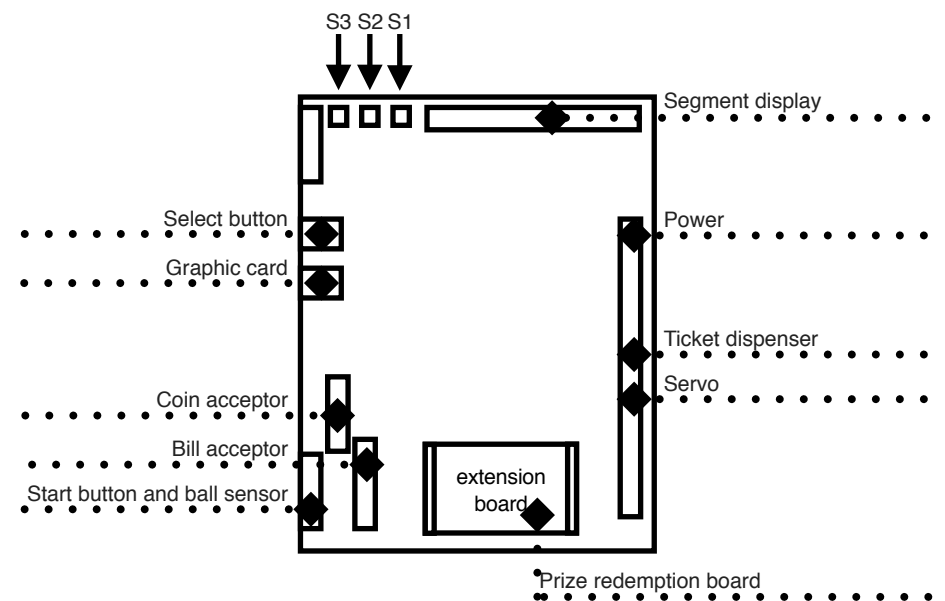

| | | Description | Default value |
|-------|-----------|--|---------------|
| 01 | FrE | Free play mode | off |
| 02 | rdd | Best score auto drop-down delay in minutes *** | 005 |
| 03 | rdV | Best score auto drop-down value in points. | 005 |
| 04 | rdL | Best score auto drop-down limit in points | 800 |
| 05 | tFG | Tickets for game | 000 |
| 06 | Cr1 | Power correction multiplier | 055 |
| 07-13 | PL1 - PL7 | Credit setting for coin and bill acceptor channels * | |
| 14-20 | Cn1 - Cn7 | Money counter setting for coin and bill acceptor channels ** | |
| 21 | --- | Money counter (erasable) | |
| 22 | --- | Money counter (total, non-erasable) | |
| 23 | --- | Game counter (erasable) | |
| 24 | --- | Game counter (total, non-erasable) | |
| 25 | --- | Free-play game counter (erasable) | |
| 26 | --- | Free-play game counter (total, non-erasable) | |
| 27 | --- | Big prize counter (erasable) | |
| 28 | --- | Big prize counter (total, non-erasable) | |
| 29 | --- | Small prize counter (erasable) | |
| 30 | --- | Small prize counter (total, non-erasable) | |
| 31 | CLr | Clear active credits | no |
| 32 | JP1 | Small prize limit | 0 |
| 33 | JP2 | Big prize limit | 0 |
| 34 | dFI | Default settings | no |

* - Credit quantity for one coin or bill on this channel.

** - Value of coin or bill on this channel.

*** - To reset press and hold S2 and S3 on the main-board.

SUPERPUNCH BOXER

Warning: Making adjustments or performing procedures other than those specified in your equipment's manual may result in hazardous electric shock.