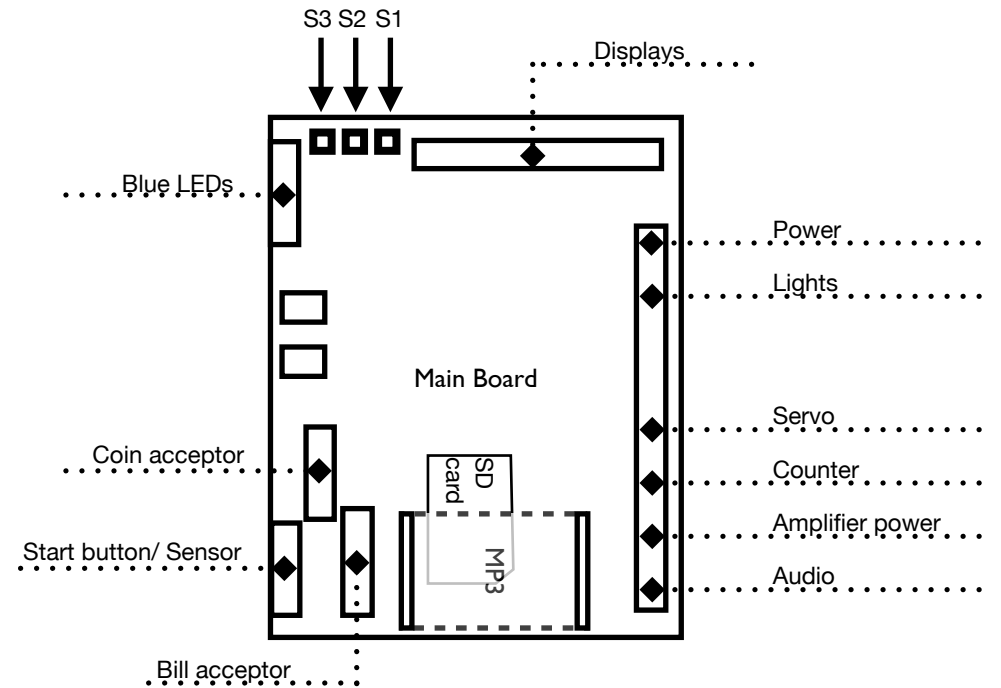

| | | Description | Default value (record display) |
|-------|---------|--|-----------------------------------|
| 01 | PLL | Game difficulty level | 002 |
| 02 | VoL | Game volume level | 022 |
| 03 | BAS | Equalizer low tones | 024 |
| 04 | trE | Equalizer high tones | 022 |
| 05 | FrE | Free play mode | off |
| 06 | ruL | Match mode | off |
| 07 | Pru | Percentage if win matches | |
| 08 | BeS | Best score limit | 999 |
| 09 | rEc | record drop-down delay (hours) | 1 |
| 10 | Con | demo animation delay (minutes) | 15 |
| 11-17 | PL1-PL7 | Credit setting for coin and bill acceptor channels * | |
| 18-24 | Cn1-Cn7 | Money counter setting for coin and bill acceptor channels ** | |
| 25-27 | Cr1-Cr3 | Sensor sensitivity setting for each level of game difficulty | |
| 28 | --- | Daily game counter (erasable memory) | |
| 29 | --- | Total game counter (non-erasable memory) | |
| 30 | --- | Daily credit counter (erasable memory) | |
| 31 | --- | Total credit counter (non-erasable memory) | |
| 32 | --- | Daily free-credit counter (erasable memory) | |
| 33 | --- | Total free-credit counter (non-erasable memory) | |
| 34 | Adr | Tickets and points value for exceeding 1st, 2nd, 3rd score threshold **** | |
| 35 | dFL | Tickets for coins and bills inserted on 1st, 2nd, 3rd channel of coin-acceptor and 1st, 2nd, 3rd, 4th channel of bill-acceptor | no |

* - credit quantity for one coin or bill on this channel

** - value of coin or bill on this channel

Warning: Making adjustments or performing procedures other than those specified in your equipment's manual may result in hazardous electric shock.