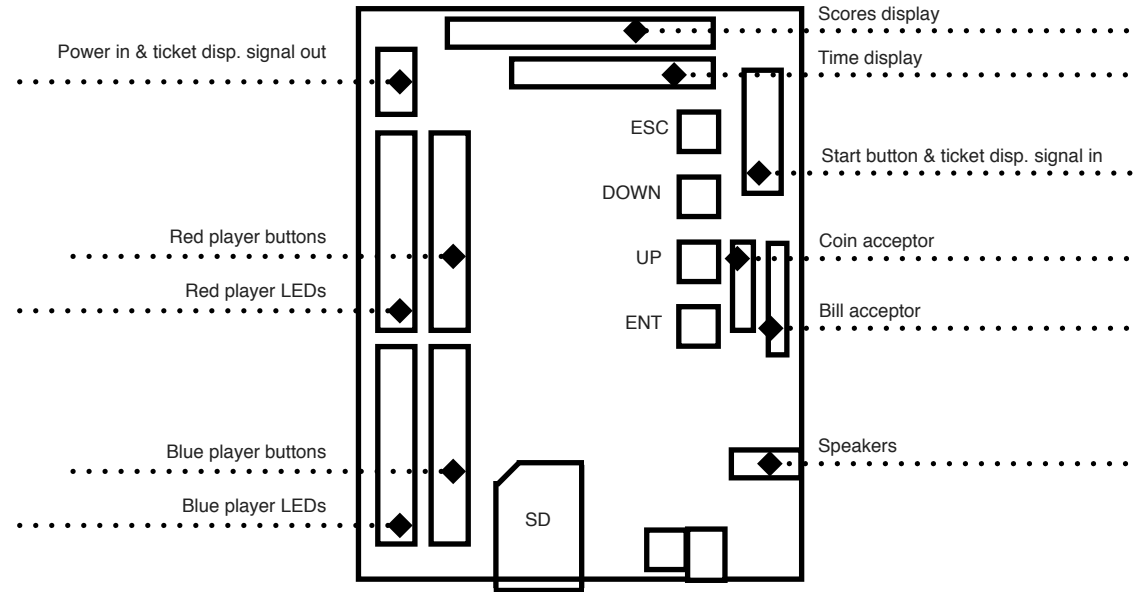

Open the machine, press UP button on the main board to enter settings, close the machine.

Use lit buttons to navigate and change settings.

Press UP and DOWN to browse through settings, press ENT to enable value changing, change value with UP and DOWN, apply changes with ENT. Press ESC to exit settings.

		Description
2		Game counter
4		Dispensed tickets counter
21	CAC	Coin acceptor type (serial/parallel)
23	PL1	Credits quantity for one pulse on first channel of coin acceptor
24	PL2	Credits quantity for one pulse on second channel of coin acceptor (if used)
25	PL3	Credits quantity for one pulse on third channel of coin acceptor (if used)
26	PL4	Credits quantity for one pulse from bill acceptor
41	VPL	Machine volume
43	LoD	Button lit time
44	NoL	Lit buttons at one time limit
45	GAT	Game time in seconds
46	FrE	Free play mode
61	tDt	Ticket dispenser mode (continuous /pulse)
62	T 1	Tickets for winner *
63	T 0	Tickets for loser *
64	PT1	Extra tickets - first stage point threshold **
65	nT1	Extra tickets - first stage ticket quantity **
66	PT2	Extra tickets - second stage point threshold **
67	nT2	Extra tickets - second stage ticket quantity **
68	PT3	Extra tickets - third stage point threshold **
69	nT3	Extra tickets - third stage ticket quantity **
70	PT4	Extra tickets - fourth stage point threshold **
71	nT4	Extra tickets - fourth stage ticket quantity **
81	CrE	Clear active credits
82	dFL	Restore default settings

* - Set ticket quantity that winner and loser will get when the game is over.

** - Set point threshold and ticket quantity to reward players for reaching high scores.

Warning: Making adjustments or performing procedures other than those specified in your equipment's manual may result in hazardous electric shock.