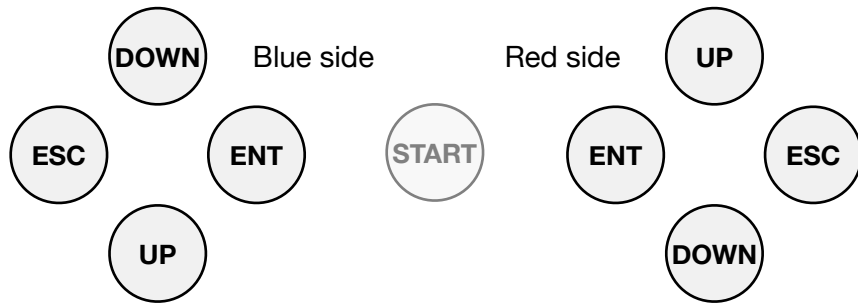

Open the machine, press UP button on the main board to enter settings, close the machine.

Use lit buttons to navigate and change settings.

Press UP and DOWN to browse through settings, press ENT to enable value changing, change value with UP and DOWN, apply changes with ENT. Press ESC to exit settings.

		Description
2		Game counter
4		Dispensed tickets counter
21	CAC	Coin acceptor type (serial/parallel)
23	PL1	Credits quantity for one pulse on first channel of coin acceptor
24	PL2	Credits quantity for one pulse on second channel of coin acceptor (if used)
25	PL3	Credits quantity for one pulse on third channel of coin acceptor (if used)
26	PL4	Credits quantity for one pulse from bill acceptor
41	VPL	Machine volume
43	LoD	Button lit time
44	NoL	Lit buttons at one time limit
45	GAT	Game time in seconds
46	FrE	Free play mode
61	tDt	Ticket dispenser mode (continuous /pulse)
62	T 1	Tickets for winner *
63	T 0	Tickets for loser *
64	PT1	Extra tickets - first stage point threshold **
65	nT1	Extra tickets - first stage ticket quantity **
66	PT2	Extra tickets - second stage point threshold **
67	nT2	Extra tickets - second stage ticket quantity **
68	PT3	Extra tickets - third stage point threshold **
69	nT3	Extra tickets - third stage ticket quantity **
70	PT4	Extra tickets - fourth stage point threshold **
71	nT4	Extra tickets - fourth stage ticket quantity **
81	CrE	Clear active credits
82	dFL	Restore default settings

* - Set ticket quantity that winner and loser will get when the game is over.

** - Set point threshold and ticket quantity to reward players for reaching high scores.

Warning: Making adjustments or performing procedures other than those specified in your equipment's manual may result in hazardous electric shock.